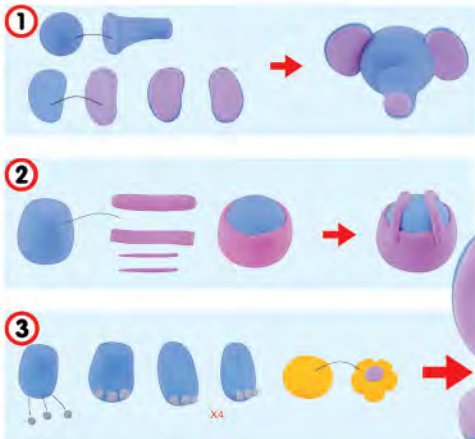

12 colors
 - 6 molds

CREATIVE DOUGH WITH
 ANIMAL MOLD, 50 G

mix of colors
 SDCM50
 code 5744

5 901738 828230

SPRYTNE DZIECIAKI

CREATIVE FUN

- do it yourself

elephant
SDPMDI
code 5740